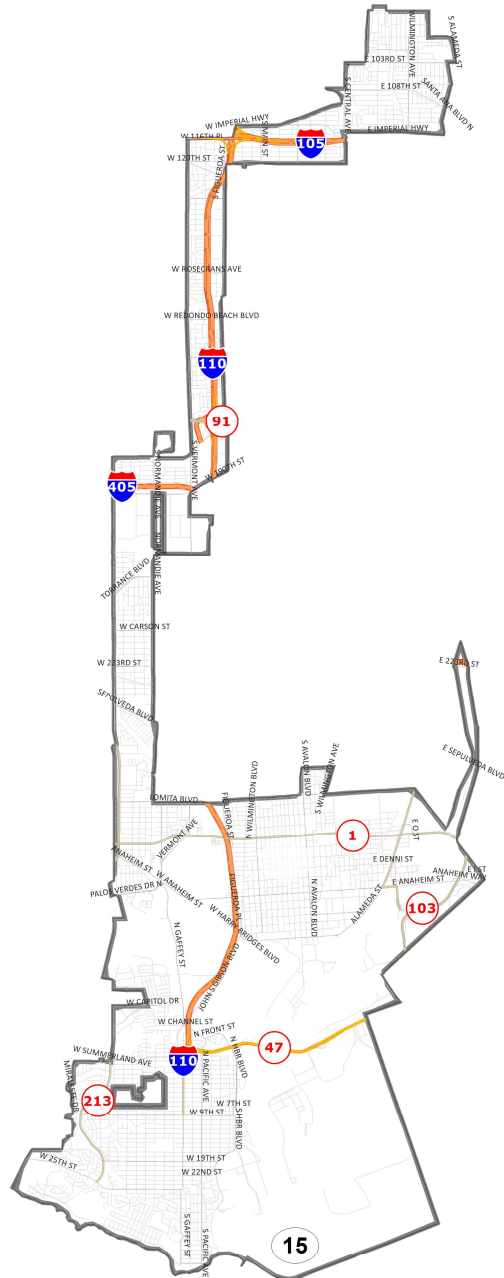

# District: 15

©2020 HERE

Field	Value
District	15
Population_B20	258310.00
Deviation	-2,498
% Deviation	-0.96%
% LATPOP_B20	62.75%
% WHIPOP_B20	14.28%
% BLAPOP_B20	12.33%
% LATVAP_B20	59.48%
% WHIVAP_B20	16.8%
% BLAVAP_B20	12.08%
% ASIVAP_B20	9.04%
ASIVAP_D19	52.27%
% wcvap_D19	21.77%
% bcvap_D19	15.2%
% acvap_D19	9.08%
% aocvap_D19	1.65%